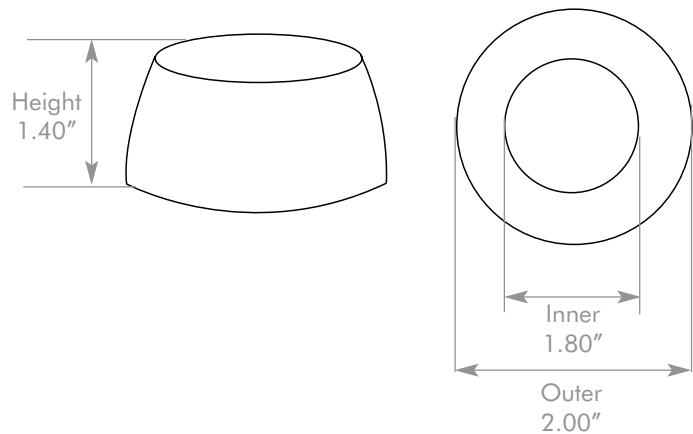

DETACHER

PART NUMBER: