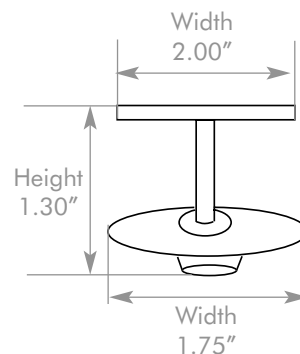

DETACHER LOCK

BL-10/08

Specifications subject to improvement or change without notice. Copyright © 2008 Protex International Corp. Certain product names mentioned herein may be trade names and/or registered trademarks of Protex International Corporation. This product is patented under number 7, 315, 443.