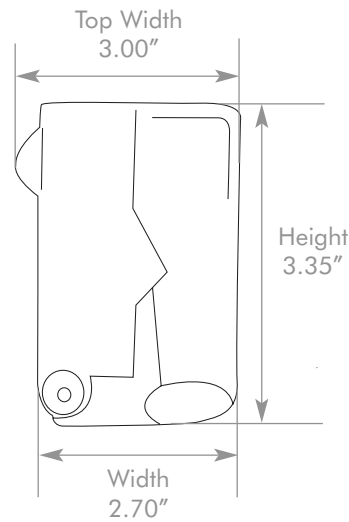

## THE BOTTLELOX DIMENSIONS:

Top Diameter .....	1.58" (4.01cm)
Base Diameter .....	1.15" (2.92cm)
Height .....	3.35" (8.50cm)
Width .....	2.70" (6.86cm)
Weight .....	0.2lbs. (0.09kg)

**MATERIAL:** Plastic

## THE DETACHER DIMENSIONS:

Inner Diameter .....	1.80" (4.57cm)
Outer Diameter .....	2.00" (5.08cm)
Height .....	1.40" (3.56cm)
Weight .....	1.1lbs. (0.50kg)

**COLOR:** Gray

## THE DETACHER LOCK DIMENSIONS:

Top Width .....	2.00" (5.08cm)
Bottom Width .....	1.75" (4.45cm)
Height .....	1.30" (3.3cm)
Weight .....	0.2lbs. (0.09kg)

**MATERIAL:** Chrome

**COLOR:** Gray

### SIDE VIEW