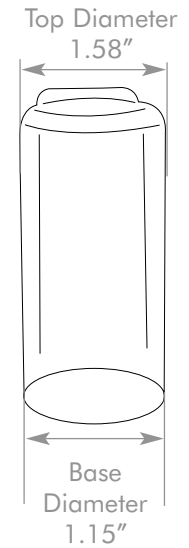

BottleLox SPECIFICATIONS

THE BOTTLELOX DIMENSIONS:

Top Diameter	1.58" (4.01cm)
Base Diameter	1.15" (2.92cm)
Height	3.35" (8.50cm)
Width	2.70" (6.86cm)
Weight	0.2lbs. (0.09kg)

MATERIAL: Plastic

COLOR: Gray /Clear

THE DETACHER DIMENSIONS:

Inner Diameter	1.80" (4.57cm)
Outer Diameter	2.00" (5.08cm)
Height	1.40" (3.56cm)
Weight	1.1lbs. (0.50kg)

COLOR: Gray

THE DETACHER LOCK DIMENSIONS:

Top Width	2.00" (5.08cm)
Bottom Width	1.75" (4.45cm)
Height	1.30" (3.3cm)
Weight	0.2lbs. (0.09kg)

MATERIAL: Chrome

COLOR: Gray

BOTTLELOX

SIDE VIEW

FRONT VIEW

DETACHER

PART NUMBER:

DETACHER LOCK

BL-10/08

Specifications subject to improvement or change without notice. Copyright © 2008 Protex International Corp. Certain product names mentioned herein may be trade names and/or registered trademarks of Protex International Corporation. This product is patented under number 7, 315, 443.